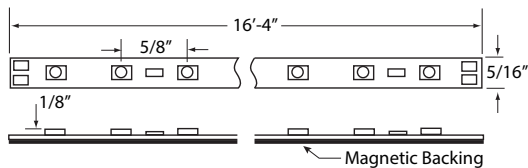

PROJECT	TYPE
CATALOG NUMBER	

PRODUCT DESCRIPTION

A high output, 80+ CRI flexible LED linear ribbon that features a magnetic back for mounting to retail shelving, metal cabinets, commercial workspaces, grocery store shelving, or where magnetic / portable mounting is ideal. 3000K and 4200K. Available in a high output, high efficiency 16'-4" reel.

Custom cuts available - consult factory.

FEATURES

- 12VDC operation. Requires remote driver
- Dry location
- Dimmable
- Magnetic mounting strip on back
- Available with connectors (see below)
- 5 year warranty
- High output
- Available in 16'-4" reels

ELECTRICAL

- 12VDC
- 2.2W per foot
- 19 LED's per foot
- 36W per reel
- 50,000 hour LED life

OPTICS

- 3000K, 4200K
- Up to 222 lumens per foot
- 80+ CRI

LABEL

- ETL
- American Lighting Association

POWER SUPPLIES

PHOTOMETRICS

- Please see our website at gmlighting.net.

ORDERING INFORMATION

Catalog No.	Length	Output	LED Wattage	Lumens per Foot	Color Temp.*
MTR300-30	16'-4" reel	High	2.2W /ft.	195	3000K
MTR300-42	16'-4" reel	High	2.2W /ft.	222	4200K